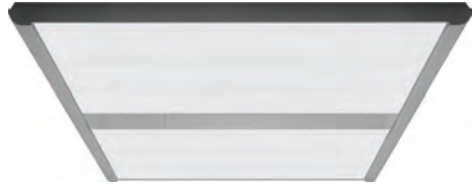

E-COLOR CHARCOAL

E-COLOR BLACK

E-COLOR

Ceiling CE-01  
ALUMINIUM  
POLYCARBONATE

Ceiling CE-05  
ALUMINIUM / ACRYLIC  
MIRROR PANEL

Ceiling CE-02  
STS BEAD  
MIRROR

Ceiling CE-06  
PAINTED STEEL  
ACRYLIC / DOWN LIGHT