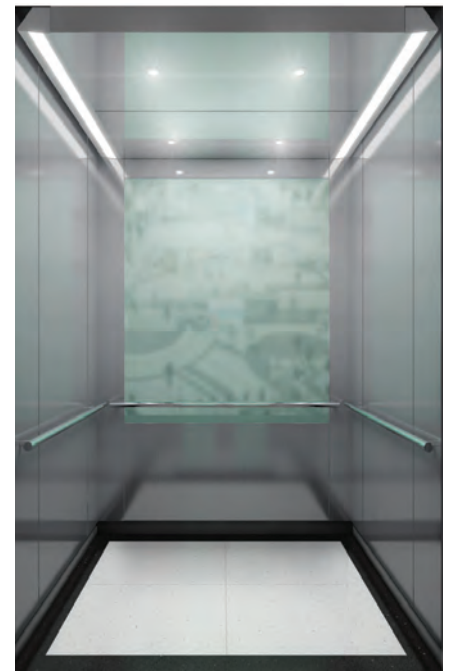

CAGE DESIGN

CEILING	CE-10
WALL PANEL	STS VIBRATION + GLASS STS VIBRATION
CAR DOOR	STS VIBRATION + GLASS
HANDRAIL	STS 1 PIPE
FLOOR	ENGINEERED STONE

ENTRANCE DESIGN

JAMB	STS VIBRATION
DOOR	STS VIBRATION + GLASS

CAGE DESIGN

CEILING	CE-10
WALL PANEL	STS HAIRLINE + GLASS STS HAIRLINE
CAR DOOR	STS HAIRLINE
HANDRAIL	STS 1 PIPE
FLOOR	ENGINEERED STONE

ENTRANCE DESIGN

JAMB	STS HAIRLINE
DOOR	STS HAIRLINE