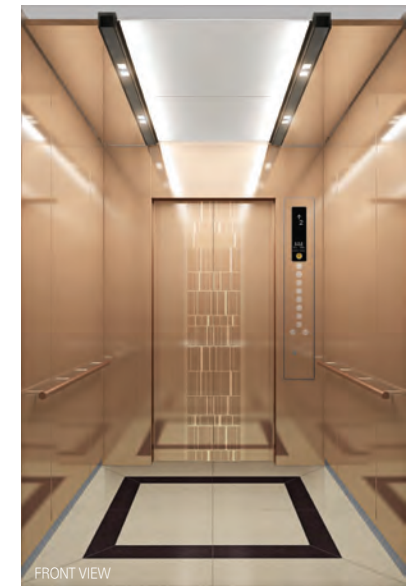

ELESIGN V  
ELE5-VIB01

ENTRANCE DESIGN

JAMB	STS VIBRATION
DOOR	STS MIRROR + VIBRATION

REAR VIEW

FRONT VIEW

CAGE DESIGN

CEILING	CE-05
WALL PANEL	STS HAIRLINE ETCHING E-COLOR BRONZE STS HAIRLINE E-COLOR BRONZE
CAR DOOR	STS HAIRLINE ETCHING E-COLOR BRONZE
HANDRAIL	STS 1 PIPE
FLOOR	ENGINEERED STONE