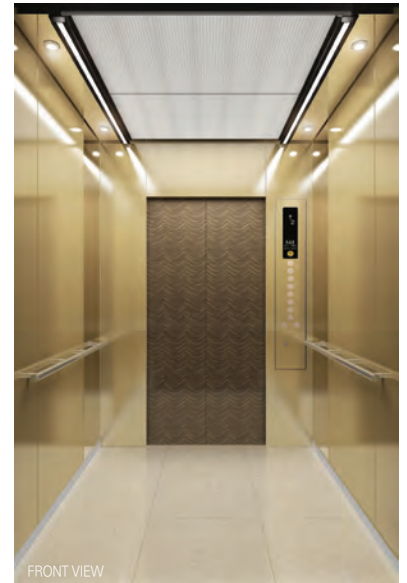

ENTRANCE DESIGN

JAMB	EG METAL GLOSSY
DOOR	CARVE METAL

ELESIGN V  
ELE5-CAR02

ELESIGN V  
**ELE5-IN01**  
착탈식용

REAR VIEW

FRONT VIEW

**CAGE DESIGN**

CEILING	CE-08
WALL PANEL	STS HAIRLINE E-COLOR GOLD
	STS HAIRLINE E-COLOR GOLD
	STS MIRROR / INTERIOR MOLDING
CAR DOOR	CARVE METAL
HANDRAIL	STS 1 PIPE
FLOOR	ENGINEERED STONE