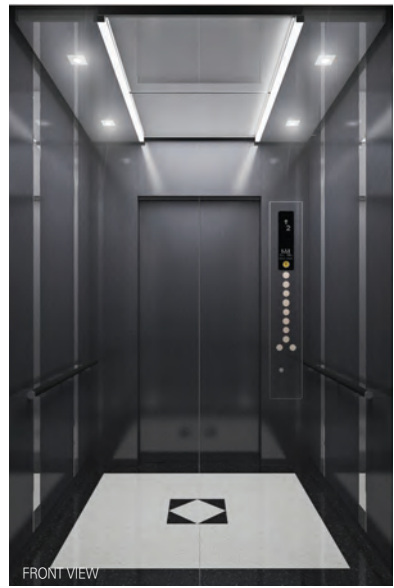

ELESIGN V  
ELE5-EC01

ENTRANCE DESIGN

JAMB	STS HAIRLINE E-COLOR BRONZE
DOOR	STS HAIRLINE ETCHING E-COLOR BRONZE

REAR VIEW

FRONT VIEW

CAGE DESIGN

CEILING	CE-07
WALL PANEL	STS HAIRLINE E-COLOR BLACK STS MIRROR
CAR DOOR	STS HAIRLINE E-COLOR BLACK
HANDRAIL	STS 1 PIPE
FLOOR	ENGINEERED STONE